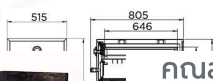

COMBINATION

fire resistant safe

FRC-330 น้ำหนัก 236 กก.

คุณสมบัติ สี

MG (Two Tones)
สี Standards MG(Two Tones)
สี พิเศษ ขาว NN

*** เคารุดำบน โปรด
สอบถามเพิ่มเติม ***

FRC330
W515>
W389
145 LI
236 KG
1 HR