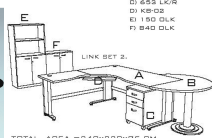

LINK LINK-SET-2

TOTAL AREA.=240x220x75 CM.

Kasemsiri
www.KSSFurniture.com