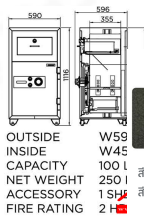

ND200

คุณสมบัติ สี

ND200
OUTSIDE W59
INSIDE W45
CAPACITY 100 L
NET WEIGHT 250 KG
ACCESSORY 1 SH
FIRE RATING 2 H

MG (Two Tones)
Standards MG(Two Tones)
สี พิเศษ ขาว NN

*** กระจกกันชน ไม่ทน
สอดตามเพิ่มเติม ***