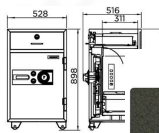

OUTSIDE
INSIDE
CAPACITY
NET WEIGHT
ACCESSORY
FIRE RATING

W52
W4C
91 L
165 P
1 SM
2 HR

*** เาเรอูถาานบน ไลนอ
สอตามเพนเดม ***

ND150

OUTSIDE
INSIDE

W528
W409
H898
H522

คุณสมบัติ สี

MG (Two Tones)
สี Standards MG(Two Tones)
สี พิเศษ ขาว NN