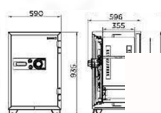

OUTSIDE W590
INSIDE W450
CAPACITY 115 LI
NET WEIGHT 190 K
ACCESSORY 1 SHE
FIRE RATING 2 HR