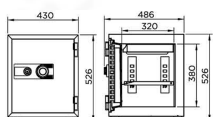

รายการสินค้า 59066::SS70

SS70 Outside Dimension (WxDxH)[MM.] 430 X 486 X 526
Inside Dimension (WxDxH)[MM.] 312 X 320 X 380
Net Weight 70 KG Capacity 38 Litres

OUTSIDE W430xD486xH526
INSIDE W312xD320xH380
CAPACITY 38 LITRES
NET WEIGHT 70 KG
ACCESSORY 1 TRAY 1 SHELF
FIRE RATING 1 HR