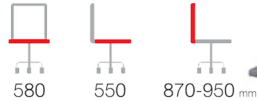

รายการสินค้า 40090::ZR-1004-1

ZR-1004-1

ชื่อสินค้า : ZR-1004

หมวดหมู่สินค้า : Office Chairs

แบรนด์สินค้า : zingular

รายละเอียด : A Zingular Christina series office chair with mesh fabric and nylon/aluminium base, providing height adjustable. Dimension (WxDxH) cm : 58x55x87-95. Available in 3 colors: Grey, Dark Grey and Black zingular Office Chairs

ZR-1004(Grey-Nylon)

รายละเอียด : A Zingular Christina series office chair with mesh fabric and nylon base, providing height adjustable. Dimension (WxDxH) cm : 58x55x87-95. Available in Grey zingular Office Chairs

ราคา 4,100 บาท