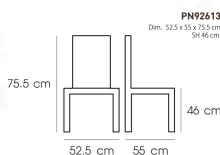

PN92613
Dim. 52.5 x 55 x 75.5 cm
SH 46 cm

Kasemsiri
www.KSSFurniture.com

Kasemsiri
www.KSSFurniture.com

ชื่อสินค้า : PN92613

หมวดหมู่สินค้า : Colorful Chairs

แบรนด์สินค้า : PIONEER

รายละเอียด : เก้าอี้ดีไซน์ใหม่ สไตล์โมเดิร์น สีสันสบายตา มีความแข็งแรง เหนียว ทนทาน ทนต่อรอยขีดข่วน น้ำหนักเบาสะดวกในการเคลื่อนย้าย ทำความสะอาดง่าย โปรโอเนีย เก้าอี้แฟชั่น

PN92613 (White)

รายละเอียด : เก้าอี้ดีไซน์ใหม่ สไตล์โมเดิร์น สีสันสบายตา มีความแข็งแรง เหนียว ทนทาน ทนต่อรอยขีดข่วน น้ำหนักเบาสะดวกในการเคลื่อนย้าย ทำความสะอาดง่าย โปรโอเนีย เก้าอี้แฟชั่น

ราคา 2,400 บาท