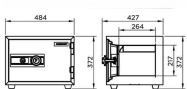

OUTSIDE W484xD427xH372
INSIDE W357xD264xH217
CAPACITY 20 LITRES
NET WEIGHT 50 KG
ACCESSORY 1 TRAY
FIRE RATING 1HR