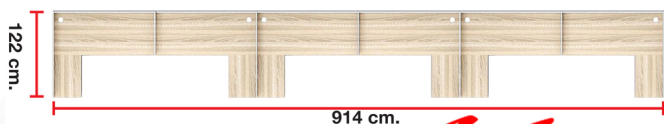

NL-612A (SIZE : 914 x 122 x 120 cm.)
WORKSTATION SERIES

Kasemsiri
www.KSSFurniture.com

NL-612A (SIZE : 914 x 122 x 120 cm.)
WORKSTATION SERIES

Kasemsiri
www.KSSFurniture.com

ZO
NATURE

Kasemsiri
www.KSSFurniture.com