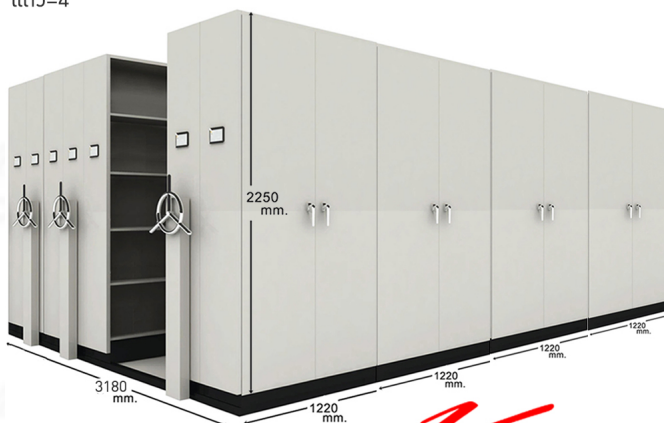

รายการสินค้า 52085::CPT-407

CPT-407

ตู้เดี่ยวx4

ตู้คู่x12

แถว=4

มอก.1496-2560

ขาว / เขียว

ขาว / ส้ม

KKY ครีมนอ่อน

Kasemsiri
www.KSSFurniture.com