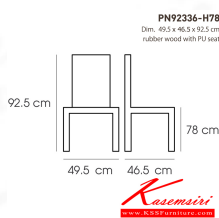

ชื่อสินค้า : PN92336-H78

หมวดหมู่สินค้า : Bar Stools

แบรนด์สินค้า : PIONEER

รายละเอียด : เก้าอี้บาร์ดีไซน์เรียบง่าย มีความแข็งแรง ทนทาน ใช้ตกแต่งบ้านได้เป็นอย่างดี ให้ความสวยงามตามแบบฉบับที่เจ้าของบ้านต้องการ เหมาะกับการใช้งานภายในอาคาร หรือร้านอาหาร โครงสร้างเป็นไม้ทั้งหมดเพิ่มความสบายที่นั่งด้วยเบาะ สามารถปรับเป็นเบาะPU หรือผ้า เลือกได้ตามคว

PN92336-H78

รายละเอียด : เก้าอี้บาร์ดีไซน์เรียบง่าย มีความแข็งแรง ทนทาน ใช้ตกแต่งบ้านได้เป็นอย่างดี ให้ความสวยงามตามแบบฉบับที่เจ้าของบ้านต้องการ เหมาะกับการใช้งานภายในอาคาร หรือร้านอาหาร โครงสร้างเป็นไม้ทั้งหมดเพิ่มความสบายที่นั่งด้วยเบาะ สามารถปรับเป็นเบาะPU หรือผ้า เลือกได้ตามคว

ราคา 7,100 บาท