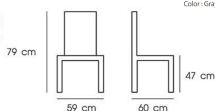

ชื่อสินค้า : PN92603

หมวดหมู่สินค้า : Colorful Chairs

แบรนด์สินค้า : PIONEER

รายละเอียด : เก้าอี้นั่งสบาย มีดีไซน์แสดงถึงความร่วมสมัย เข้าได้กับทุกสถานที่ ตัวเบาะหุ้มด้วยผ้าให้ความรู้สึกนุ่มนวล และขาไม้ให้ความรู้สึกอบอุ่น เหมาะกับการใช้งานภายในอาคาร สามารถใช้งานในร้านอาหาร ร้านกาแฟ ได้เป็นอย่างดี โปรโมชั่น เก้าอี้แฟชั่น

PN92603

รายละเอียด : เก้าอี้นั่งสบาย มีดีไซน์แสดงถึงความร่วมสมัย เข้าได้กับทุกสถานที่ ตัวเบาะหุ้มด้วยผ้าให้ความรู้สึกนุ่มนวล และขาไม้ให้ความรู้สึกอบอุ่น เหมาะกับการใช้งานภายในอาคาร สามารถใช้งานในร้านอาหาร ร้านกาแฟ ได้เป็นอย่างดี โปรโมชั่น เก้าอี้แฟชั่น

ราคา 4,000 บาท