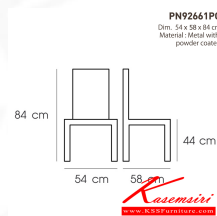

ชื่อสินค้า : PN92661PC

หมวดหมู่สินค้า : Multipurpose Chairs

แบรนด์สินค้า : PIONEER

รายละเอียด : เก้าอี้เหล็ก เหมาะกับการใช้งานภายในอาคาร ดีไซน์สวย เป็นแบบ industrial loft โครงเก้าอี้แข็งแรง ทนทาน เคลื่อนย้ายง่าย น้ำหนักเบา วางซ้อนได้ ประหยัดเนื้อที่ในการเก็บ โปรโมเนี่ย เก้าอี้อเนกประสงค์

PN92661PC

รายละเอียด : เก้าอี้เหล็ก เหมาะกับการใช้งานภายในอาคาร ดีไซน์สวย เป็นแบบ industrial loft โครงเก้าอี้แข็งแรง ทนทาน เคลื่อนย้ายง่าย น้ำหนักเบา วางซ้อนได้ ประหยัดเนื้อที่ในการเก็บ โปรโมเนี่ย เก้าอี้อเนกประสงค์

ราคา 2,000 บาท