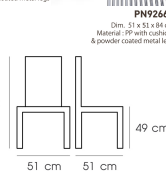

ชื่อสินค้า : PN92664

หมวดหมู่สินค้า : Multipurpose Chairs

แบรนด์สินค้า : PIONEER

รายละเอียด : เป็นเก้าอี้ที่เหมาะกับการใช้งาน indoor มีความแข็งแรง เหนียว ทนทาน ทนต่อรอยขีดข่วน

น้ำหนักเบาสะดวกในการเคลื่อนย้าย ทำความสะอาดง่าย

เสริมที่นั่งเบาะผ้าพร้อมหมอนหนุนเล็กๆด้านหลังเพื่อให้นั่งสบายขึ้น โฟรโอบีเย เก้าอี้อเนกประสงค์

PN92664

รายละเอียด : เป็นเก้าอี้ที่เหมาะกับการใช้งาน indoor มีความแข็งแรง เหนียว ทนทาน ทนต่อรอยขีดข่วน

น้ำหนักเบาสะดวกในการเคลื่อนย้าย ทำความสะอาดง่าย

เสริมที่นั่งเบาะผ้าพร้อมหมอนหนุนเล็กๆด้านหลังเพื่อให้นั่งสบายขึ้น โฟรโอบีเย เก้าอี้อเนกประสงค์