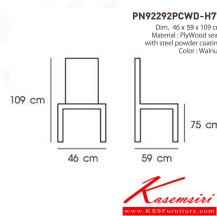

ชื่อสินค้า : PN92292PCWD-H77

หมวดหมู่สินค้า : Colorful Chairs

แบรนด์สินค้า : PIONEER

รายละเอียด : ดีไซน์สวยงาม มีความแข็งแรง ทนทาน ใช้ตกแต่งบ้านได้เป็นอย่างดี
ให้ความสวยงามตามแบบฉบับที่เจ้าของบ้านต้องการ เหมาะกับการใช้งานภายในอาคาร โครงสร้างเป็นไม้ทั้งตัว
พนักพิงเป็นหวายสานเพิ่มความนุ่มนวล รูปลักษณ์ให้ความอบอุ่น ไพโรเนีย แก้อีแพชั่น

PN92292PCWD-H77

รายละเอียด : ดีไซน์สวยงาม มีความแข็งแรง ทนทาน ใช้ตกแต่งบ้านได้เป็นอย่างดี
ให้ความสวยงามตามแบบฉบับที่เจ้าของบ้านต้องการ เหมาะกับการใช้งานภายในอาคาร โครงสร้างเป็นไม้ทั้งตัว
พนักพิงเป็นหวายสานเพิ่มความนุ่มนวล รูปลักษณ์ให้ความอบอุ่น ไพโรเนีย แก้อีแพชั่น

ราคา 3,200 บาท