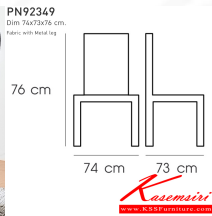

PN92349

Dim 74x73x76 cm.

Fabric with Metal leg

PN92349
Dim 74x73x76 cm.
Fabric with Metal leg

PN92349
Dim 74x73x76 cm.
Fabric with Metal leg

PN92349
Dim 74x73x76 cm.
Fabric with Metal leg

PN92349
Dim 74x73x76 cm.
Fabric with Metal leg