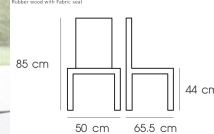

Kasemsiri
www.KSSFurniture.com

ชื่อสินค้า : PN92680PU

หมวดหมู่สินค้า : Colorful Chairs

แบรนด์สินค้า : PIONEER

รายละเอียด : ดีไซน์สวยงาม มีความแข็งแรง ทนทาน ใช้ตกแต่งบ้านได้เป็นอย่างดี

ให้ความสวยงามตามแบบฉบับที่เจ้าของบ้านต้องการ เหมาะกับการใช้งานภายในอาคาร โครงสร้างเป็นไม้ทั้งตัว

รูปลักษณะให้ความอบอุ่น คลาสสิก โปรโอเนีย เก้าอี้แฟชั่น

PN92680PU

รายละเอียด : ดีไซน์สวยงาม มีความแข็งแรง ทนทาน ใช้ตกแต่งบ้านได้เป็นอย่างดี

ให้ความสวยงามตามแบบฉบับที่เจ้าของบ้านต้องการ เหมาะกับการใช้งานภายในอาคาร โครงสร้างเป็นไม้ทั้งตัว

รูปลักษณะให้ความอบอุ่น คลาสสิก โปรโอเนีย เก้าอี้แฟชั่น

ราคา 3,200 บาท