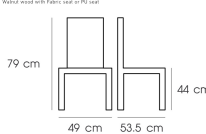

รายการสินค้า 57038::PN92679PU

PN92679PU

Dim 49x53.5x79 cm.

Walnut wood with Fabric seat or PU seat

ชื่อสินค้า : PN92679PU

หมวดหมู่สินค้า : Colorful Chairs

แบรนด์สินค้า : PIONEER

รายละเอียด : ดีไซน์สวยงาม มีความแข็งแรง ทนทาน ใช้ตกแต่งบ้านได้เป็นอย่างดี ให้ความสวยงามตามแบบฉบับที่เจ้าของบ้านต้องการ เหมาะกับการใช้งานภายในอาคาร โครงสร้างเป็นไม้ทั้งตัวเพิ่มความสบายด้วยเบาะ สามารถปรับเป็นเบาะPU หรือผ้า ไพรโอเนย เก้าอี้แฟชั่น

PN92679PU

รายละเอียด : ดีไซน์สวยงาม มีความแข็งแรง ทนทาน ใช้ตกแต่งบ้านได้เป็นอย่างดี ให้ความสวยงามตามแบบฉบับที่เจ้าของบ้านต้องการ เหมาะกับการใช้งานภายในอาคาร โครงสร้างเป็นไม้ทั้งตัวเพิ่มความสบายด้วยเบาะ สามารถปรับเป็นเบาะPU หรือผ้า ไพรโอเนย เก้าอี้แฟชั่น

ราคา 2,800 บาท