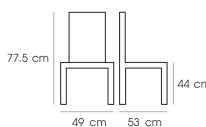

รายการสินค้า 00004::PN92678

PN92678

Dim 49x53x77.5 cm.

Walnut wood with Fabric seat or PU seat

ชื่อสินค้า : PN92678

หมวดหมู่สินค้า : Colorful Chairs

แบรนด์สินค้า : PIONEER

รายละเอียด : ดีไซน์สวยงาม มีความแข็งแรง ทนทาน ใช้ตกแต่งบ้านได้เป็นอย่างดี ให้ความสวยงามตามแบบฉบับที่เจ้าของบ้านต้องการ เหมาะกับการใช้งานภายในอาคาร โครงสร้างเป็นไม้ทั้งหมดเพิ่มความสบายด้วยเบาะ สามารถปรับเป็นเบาะPU หรือผ้า ไพรโอเนีย แก้อัฟเฟชั่น

PN92678

รายละเอียด : ดีไซน์สวยงาม มีความแข็งแรง ทนทาน ใช้ตกแต่งบ้านได้เป็นอย่างดี ให้ความสวยงามตามแบบฉบับที่เจ้าของบ้านต้องการ เหมาะกับการใช้งานภายในอาคาร โครงสร้างเป็นไม้ทั้งหมดเพิ่มความสบายด้วยเบาะ สามารถปรับเป็นเบาะPU หรือผ้า ไพรโอเนีย แก้อัฟเฟชั่น

ราคา 2,800 บาท