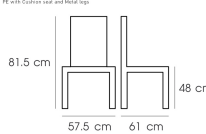

รายการสินค้า 98093::PN92677

PN92677

Dim 57.5x61x81.5 cm.

PE with Cushion seat and Metal Legs

ชื่อสินค้า : PN92677

หมวดหมู่สินค้า : Colorful Chairs

แบรนด์สินค้า : PIONEER

รายละเอียด : เก้าอี้ขาเหล็ก ดีไซน์สวย มีพนักพิงนั่งสบาย มาด้วยรูปแบบการทักสานให้ความรู้สึกโปร่ง โล่ง สบายตา พร้อมเบาะรองนั่งนุ่มสบาย สามารถใช้งานได้ทั้งภายนอกและภายในอาคาร ดีไซน์สวย เคลื่อนย้ายง่าย กทนทาน น้ำหนักเบา ใช้งานได้กับทุกห้องในบ้าน หรือใช้ที่ร้านอาหาร

PN92677

รายละเอียด : เก้าอี้ขาเหล็ก ดีไซน์สวย มีพนักพิงนั่งสบาย มาด้วยรูปแบบการทักสานให้ความรู้สึกโปร่ง โล่ง สบายตา พร้อมเบาะรองนั่งนุ่มสบาย สามารถใช้งานได้ทั้งภายนอกและภายในอาคาร ดีไซน์สวย เคลื่อนย้ายง่าย กทนทาน น้ำหนักเบา ใช้งานได้กับทุกห้องในบ้าน หรือใช้ที่ร้านอาหาร

ราคา 3,700 บาท