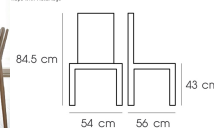

Kasemsiri
www.KSSFurniture.com

ชื่อสินค้า : PN92676

หมวดหมู่สินค้า : Colorful Chairs

แบรนด์สินค้า : PIONEER

รายละเอียด : เก้าอี้โมเดิร์นผสมกลิ่นอายของความเป็นธรรมชาติ มีพนักพิงและที่วางแขนนั่งสบาย มาด้วยรูปแบบการทักสานให้ความรู้สึกโปร่ง โล่ง มีดีไซน์ ที่นั่งเป็นงานทักสานดูเรียบง่ายเป็นธรรมชาติ สามารถใช้งานได้ทั้งภายนอกและภายในอาคาร ดีไซน์สวย เคลื่อนย้ายง่าย ทนทาน น้ำหนักเบา

PN92676

รายละเอียด : เก้าอี้โมเดิร์นผสมกลิ่นอายของความเป็นธรรมชาติ มีพนักพิงและที่วางแขนนั่งสบาย มาด้วยรูปแบบการทักสานให้ความรู้สึกโปร่ง โล่ง มีดีไซน์ ที่นั่งเป็นงานทักสานดูเรียบง่ายเป็นธรรมชาติ สามารถใช้งานได้ทั้งภายนอกและภายในอาคาร ดีไซน์สวย เคลื่อนย้ายง่าย ทนทาน น้ำหนักเบา

ราคา 3,000 บาท