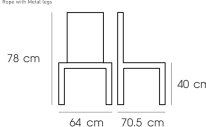

ชื่อสินค้า : PN92675

หมวดหมู่สินค้า : Colorful Chairs

แบรนด์สินค้า : PIONEER

รายละเอียด : เก้าอี้โมเดิร์นผสมกลิ่นอายของความเป็นธรรมชาติ มีพนักพิงและที่วางแขนนั่งสบาย มาด้วยรูปแบบการทักสานให้ความรู้สึกโปร่ง โล่ง มีดีไซน์ ที่นั่งเป็นงานทักสานดูเรียบง่ายเป็นธรรมชาติ สามารถใช้งานได้ทั้งภายนอกและภายในอาคาร ดีไซน์สวย เคลื่อนย้ายง่าย ทนทาน น้ำหนักเบา

PN92675

รายละเอียด : เก้าอี้โมเดิร์นผสมกลิ่นอายของความเป็นธรรมชาติ มีพนักพิงและที่วางแขนนั่งสบาย มาด้วยรูปแบบการทักสานให้ความรู้สึกโปร่ง โล่ง มีดีไซน์ ที่นั่งเป็นงานทักสานดูเรียบง่ายเป็นธรรมชาติ สามารถใช้งานได้ทั้งภายนอกและภายในอาคาร ดีไซน์สวย เคลื่อนย้ายง่าย ทนทาน น้ำหนักเบา

ราคา 5,100 บาท