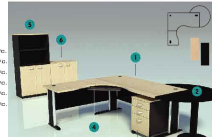

LINK SET-2

Kasemsiri
www.KSSFurniture.com

LINK SET-2

CODE	ชื่อรุ่น	ขนาด	W x D x H
1	LK 1818L	180x90	180x90 x 75
2	LK 1284R	90x90	90 x 75
3	653 LK/R	60x60	42 x 60 x 65
4	KB-02	60x60	60 x 37 x 9
5	150 DLK	60x60	80 x 40 x 156
6	840 DLK	60x60	80 x 40 x 81

Kasemsiri
www.KSSFurniture.com

ชื่อสินค้า : LINK-SET-2

หมวดหมู่สินค้า : Office desk Sets

แบรนด์สินค้า : ITOKI

รายละเอียด : ชุดโต๊ะทำงาน ผู้บริหาร ขนาดใหญ่พร้อมตู้เอกสาร

ขนาดโดยรวม ก2400xล2200xส750มม.โดยประมาณ

ท่านสามารถส่งอีเมลล์ได้ตามต้องการกรุณาติดต่อเจ้าหน้าที่

อิตกิ ชุดโต๊ะทำงาน อิตกิ ชุดโต๊ะทำงาน

LINK-SET-2(ไม่รวมตู้)

รายละเอียด : ชุดโต๊ะทำงาน ผู้บริหาร ขนาดใหญ่พร้อมตู้เอกสาร

ขนาดโดยรวม ก2400xล2200xส750มม.โดยประมาณ

อิตกิ ชุดโต๊ะทำงาน อิตกิ ชุดโต๊ะทำงาน