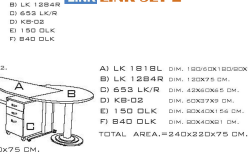

LINK LINK-SET-2

TOTAL AREA.=240x220x75 CM.

Kasemsiri
www.KSSFurniture.com