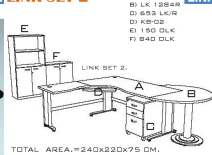

LINK LINK-SET-2

TOTAL AREA.=240x220x75 CM.

Kasemsiri
www.KSSFurniture.com