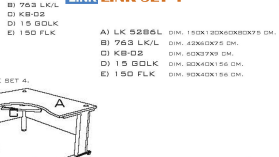

LINK LINK-SET-4

TOTAL AREA.=1 50x1 62x75 CM.

Kasemsiri
www.KSSFurniture.com