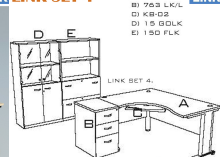

LINK LINK-SET-4

TOTAL AREA.=1 50x1 62x75 CM.

Kasemsiri
www.KSSFurniture.com