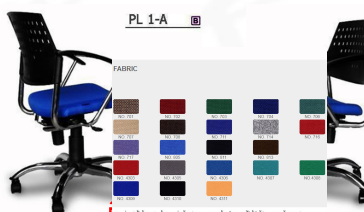

ชื่อสินค้า : PL-1A

หมวดหมู่สินค้า : Office Chairs

แบรนด์สินค้า : asahi

รายละเอียด : An Asahi PL-1A series office chair with backrest tilting mechanism and padded arms. 3-year warranty for the frame of a chair under normal application and 1-year warranty for the plastic base and accessories. Dimension (WxDxH) cm : 55x55x82. Available in 3 seat styles: PVC leather, PU leather and Cotton.

PL-1A(PVC)

รายละเอียด : An Asahi PL-1A series office chair with backrest tilting mechanism and padded arms. 3-year warranty for the frame of a chair under normal application and 1-year warranty for the plastic base and accessories. Dimension (WxDxH) cm : 55x55x82. Available in 3 seat styles: PVC leather, PU leather and Cotton.

ราคา 4,500 บาท

PL-1A(PU)

รายละเอียด : An Asahi PL-1A series office chair with backrest tilting mechanism and padded arms. 3-year warranty for the frame of a chair under normal application and 1-year warranty for the plastic base and accessories. Dimension (WxDxH) cm : 55x55x82. Available in 3 seat styles: PVC leather, PU leather and Cotton.

ราคา 4,600 บาท

PL-1A(Cotton)

รายละเอียด : An Asahi PL-1A series office chair with backrest tilting mechanism and padded arms. 3-year warranty for the frame of a chair under normal application and 1-year warranty for the plastic base and accessories. Dimension (WxDxH) cm : 55x55x82. Available in 3 seat styles: PVC leather, PU leather and Cotton.