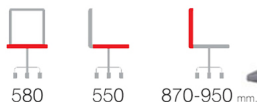

รายการสินค้า 40090::ZR-1004-1

ZR-1004-1

ชื่อสินค้า : ZR-1004

หมวดหมู่สินค้า : Office Chairs

แบรนด์สินค้า : zingular

รายละเอียด : A Zingular Christina series office chair with mesh fabric and nylon/aluminium base, providing height adjustable. Dimension (WxDxH) cm : 58x55x87-95. Available in 3 colors: Grey, Dark Grey and Black zingular Office Chairs

ZR-1004(Grey-Nylon)

รายละเอียด : A Zingular Christina series office chair with mesh fabric and nylon base, providing height adjustable. Dimension (WxDxH) cm : 58x55x87-95. Available in Grey zingular Office Chairs

ราคา 4,100 บาท