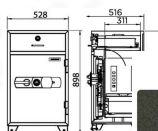

ND150D

OUTSIDE W528
INSIDE W409
CAPACITY 91 LIT
NET WEIGHT 165 KG
ACCESSORY 1 SH
FIRE RATING 2 HR

คุณสมบัติ สี
MG (Two Tones)
NN
สี Standards MG(Two Tones)
สี พิเศษ ขาว NN

*** เาจะรับประกัน ไม่ถ
สอนตามเพิ่มเติม ***

ND150D

OUTSIDE W528
INSIDE W409

W528
W409

898

528

516

898

522

311

522

311

522

311

522

311

522

311

522

311

522

311

522

311

522

311

522

311

522

311

522

311

522

311

522

311

522

311

522

311

522

311

522

311

522

311

522

311

522

311

522

311

522

DIGITAL D
fire resistant safe