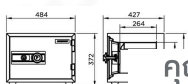

SS1 Outside Dimension (WxDxH)[MM.] 484 X 427 X 372
 Inside Dimension (WxDxH)[MM.]357 X 264 X 217
 Net Weight 50 KG Capacity 20 Litres

OUTSIDE W484
 INSIDE W357
 CAPACITY 20 LT
 NET WEIGHT 50 KG
 ACCESSORY 1 TRAY
 FIRE RATING 1 HR