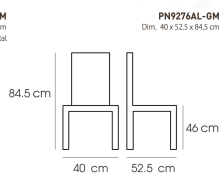

PN9276AL-GM
Dim. 40 x 52.5 x 84.5 cm

Kasemsiri
www.KSSFurniture.com

Kasemsiri
www.KSSFurniture.com

ชื่อสินค้า : PN9276AL-GM

หมวดหมู่สินค้า : เก้าอี้แฟชั่น

แบรนด์สินค้า : PIONEER

รายละเอียด : - เก้าอี้อะลูมิเนียม พ่นสี สีสันหลากหลายสวยงาม

เคลื่อนย้ายง่าย ทนทาน น้ำหนักเบา

ใช้งานได้ทั้งภายนอกและภายในอาคาร ดีไซน์สวย เป็นแบบ industrial loft

ขาเก้าอี้มีจุดยางรองกันสั่น โพรโอบีเนีย เก้าอี้แฟชั่น

PN9276AL-GM

รายละเอียด : - เก้าอี้อะลูมิเนียม พ่นสี สีสันหลากหลายสวยงาม

เคลื่อนย้ายง่าย ทนทาน น้ำหนักเบา

ใช้งานได้ทั้งภายนอกและภายในอาคาร ดีไซน์สวย เป็นแบบ industrial loft

ขาเก้าอี้มีจุดยางรองกันสั่น โพรโอบีเนีย เก้าอี้แฟชั่น