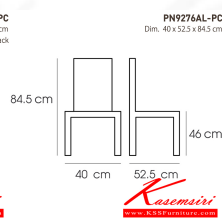

ชื่อสินค้า : PN9276AL-PC

หมวดหมู่สินค้า : เก้าอี้แฟชั่น

แบรนด์สินค้า : PIONEER

รายละเอียด : - เก้าอี้อะลูมิเนียม พลาสติก สีสนหลากหลายสวยงาม

เคลื่อนย้ายง่าย ทนทาน น้ำหนักเบา

ใช้งานได้ทั้งภายนอกและภายในอาคาร ดีไซน์สวย เป็นแบบ industrial loft

ขาเก้าอี้มีจุดยางรองกันสั่น โพรโอบีเนีย เก้าอี้แฟชั่น

PN9276AL-PC (red)

รายละเอียด : - เก้าอี้อะลูมิเนียม พลาสติก สีสนหลากหลายสวยงาม

เคลื่อนย้ายง่าย ทนทาน น้ำหนักเบา

ใช้งานได้ทั้งภายนอกและภายในอาคาร ดีไซน์สวย เป็นแบบ industrial loft

ขาเก้าอี้มีจุดยางรองกันสั่น โพรโอบีเนีย เก้าอี้แฟชั่น