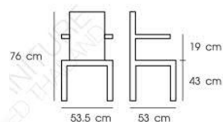

ชื่อสินค้า : PN92192

หมวดหมู่สินค้า : เก้าอี้สนาม Outdoor

แบรนด์สินค้า : PIONEER

รายละเอียด : เก้าอี้พลาสติกสโตนโเบิ้ล นั่งสบาย ใช้งานได้ดีทั้ง indoor และ outdoor สีสนสวยงาม แข็งแรงทนทาน ไร้รอยขีดข่วน เก้าอี้สนาม Outdoor

PN92192

รายละเอียด : เก้าอี้พลาสติกสโตนโเบิ้ล นั่งสบาย ใช้งานได้ดีทั้ง indoor และ outdoor สีสนสวยงาม แข็งแรงทนทาน ไร้รอยขีดข่วน เก้าอี้สนาม Outdoor

ราคา 1,130 บาท