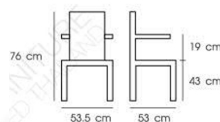

ชื่อสินค้า : PN92192

หมวดหมู่สินค้า : เก้าอี้สนาม Outdoor

แบรนด์สินค้า : PIONEER

รายละเอียด : เก้าอี้พลาสติกสโตนโม่เดิร์น นั่งสบาย ใช้งานได้ดีทั้ง indoor และ outdoor สีสดใสสวยงาม แข็งแรงทนทาน ไร้รอยขีดข่วน เก้าอี้สนาม Outdoor

PN92192

รายละเอียด : เก้าอี้พลาสติกสโตนโม่เดิร์น นั่งสบาย ใช้งานได้ดีทั้ง indoor และ outdoor สีสดใสสวยงาม แข็งแรงทนทาน ไร้รอยขีดข่วน เก้าอี้สนาม Outdoor

ราคา 1,130 บาท