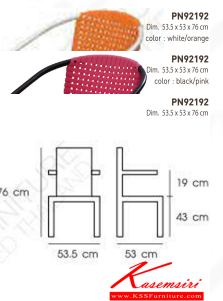

PN92192

Dim. 53.5 x 53 x 76 cm

color : white/gray

Kasemsiri
www.KSSFurniture.com

PN92192
Dim. 53.5 x 53 x 76 cm
color : white/gray

Kasemsiri
www.KSSFurniture.com

PN92192
Dim. 53.5 x 53 x 76 cm
color : white/blue

Kasemsiri
www.KSSFurniture.com

PN92192
Dim. 53.5 x 53 x 76 cm
color : white/green

Kasemsiri
www.KSSFurniture.com

PN92192
Dim. 53.5 x 53 x 76 cm
color : white/yellow

Kasemsiri
www.KSSFurniture.com

PN92192
Dim. 53.5 x 53 x 76 cm
color : black/gray