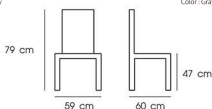

Kasemsiri
www.KSSFurniture.com