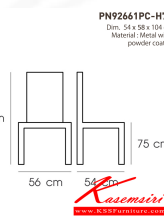

ชื่อสินค้า : PN92661PC-H75

หมวดหมู่สินค้า : เก้าอี้บาร์

แบรนด์สินค้า : PIONEER

รายละเอียด : เก้าอี้บาร์เหล็ก มีพนักพิงนั่งสบาย ใช้กับโต๊ะสูง เค้าเตอร์บาร์สูง เหมาะกับการใช้งานภายในอาคาร ไซ้่นสวย เคลื่อนย้ายง่าย ทนทาน น้ำหนักเบา ใช้งานได้กับทุกห้องในบ้าน หรือใช้ที่ร้านอาหาร ร้านกาแฟก็ได้
เก้าอี้มีจุกยางรองกัน ไพร้อเนีย เก้าอี้บาร์

PN92661PC-H75

รายละเอียด : เก้าอี้บาร์เหล็ก มีพนักพิงนั่งสบาย ใช้กับโต๊ะสูง เค้าเตอร์บาร์สูง เหมาะกับการใช้งานภายในอาคาร ไซ้่นสวย เคลื่อนย้ายง่าย ทนทาน น้ำหนักเบา ใช้งานได้กับทุกห้องในบ้าน หรือใช้ที่ร้านอาหาร ร้านกาแฟก็ได้
เก้าอี้มีจุกยางรองกัน ไพร้อเนีย เก้าอี้บาร์

ราคา 2,800 บาท