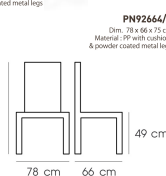

ชื่อสินค้า : PN92664/1

หมวดหมู่สินค้า : เก้าอี้เอนกประสงค์

แบรนด์สินค้า : PIONEER

รายละเอียด : เป็นเก้าอี้ที่เหมาะสมกับการใช้งาน indoor มีความแข็งแรง เหนียว ทนทาน ทนต่อรอยขีดข่วน
น้ำหนักเบาสะดวกในการเคลื่อนย้าย ทำความสะอาดง่าย
เสริมที่นั่งเบาะผ้าพร้อมหมอนหนุนเล็กๆด้านหลังเพื่อให้นั่งสบายขึ้น ไพรโอเนีย เก้าอี้เอนกประสงค์

PN92664/1

รายละเอียด : เป็นเก้าอี้ที่เหมาะสมกับการใช้งาน indoor มีความแข็งแรง เหนียว ทนทาน ทนต่อรอยขีดข่วน
น้ำหนักเบาสะดวกในการเคลื่อนย้าย ทำความสะอาดง่าย
เสริมที่นั่งเบาะผ้าพร้อมหมอนหนุนเล็กๆด้านหลังเพื่อให้นั่งสบายขึ้น ไพรโอเนีย เก้าอี้เอนกประสงค์