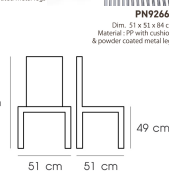

ชื่อสินค้า : PN92664

หมวดหมู่สินค้า : เก้าอี้เอนกประสงค์

แบรนด์สินค้า : PIONEER

รายละเอียด : เป็นเก้าอี้ที่เหมาะสมกับการใช้งาน indoor มีความแข็งแรง เหนียว ทนทาน ทนต่อรอยขีดข่วน ้าหนักเบาสะดวกในการเคลื่อนย้าย ทำความสะอาดง่าย สวมที่นั่งเบาะผ้าพร้อมหมอนหนุนเล็กๆด้านหลังเพื่อให้นั่งสบายขึ้น ไพรโอเนีย เก้าอี้เอนกประสงค์

PN92664

รายละเอียด : เป็นเก้าอี้ที่เหมาะสมกับการใช้งาน indoor มีความแข็งแรง เหนียว ทนทาน ทนต่อรอยขีดข่วน ้าหนักเบาสะดวกในการเคลื่อนย้าย ทำความสะอาดง่าย สวมที่นั่งเบาะผ้าพร้อมหมอนหนุนเล็กๆด้านหลังเพื่อให้นั่งสบายขึ้น ไพรโอเนีย เก้าอี้เอนกประสงค์