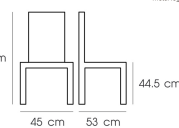

ชื่อสินค้า : PN92663

หมวดหมู่สินค้า : เก้าอี้เอนกประสงค์

แบรนด์สินค้า : PIONEER

รายละเอียด : เป็นเก้าอี้ที่เหมาะสมกับการใช้งาน indoor โครงเก้าอี้แข็งแรงทำจากเหล็ก มีความแข็งแรง นั่งเป็นพลาสติก เหนียว ทนทาน ทนต่อรอยขีดข่วน น้ำหนักเบาสะดวกในการเคลื่อนย้าย ทำความสะอาดง่าย พร้อเ็นเก้าอี้เอนกประสงค์

PN92663

รายละเอียด : เป็นเก้าอี้ที่เหมาะสมกับการใช้งาน indoor โครงเก้าอี้แข็งแรงทำจากเหล็ก มีความแข็งแรง นั่งเป็นพลาสติก เหนียว ทนทาน ทนต่อรอยขีดข่วน น้ำหนักเบาสะดวกในการเคลื่อนย้าย ทำความสะอาดง่าย พร้อเ็นเก้าอี้เอนกประสงค์

ราคา 1,900 บาท