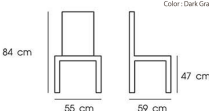

ชื่อสินค้า : PN92273WD

หมวดหมู่สินค้า : เก้าอ้อนเนกประสงค์

แบรนด์สินค้า : PIONEER

รายละเอียด : เก้าอี้เก๋ๆ มีดีไซน์ร่วมสมัย เข้าได้กับทุกสถานที่ ตัวเบาะหุ้มด้วยPU ทำความสะอาดง่าย วัสดุแข็งแรง เหมาะกับการใช้งานภายในอาคาร สามารถใช้งานในร้านอาหาร ร้านกาแฟ ได้เป็นอย่างดี พรไอนีย์ เก้าอ้อนเนกประสงค์

PN92273WD

รายละเอียด : เก้าอี้เก๋ๆ มีดีไซน์ร่วมสมัย เข้าได้กับทุกสถานที่ ตัวเบาะหุ้มด้วยPU ทำความสะอาดง่าย วัสดุแข็งแรง เหมาะกับการใช้งานภายในอาคาร สามารถใช้งานในร้านอาหาร ร้านกาแฟ ได้เป็นอย่างดี พรไอนีย์ เก้าอ้อนเนกประสงค์

ราคา 4,000 บาท