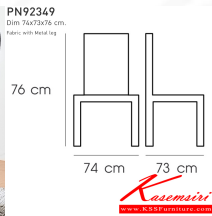

### PN92349

Dim 74x73x76 cm.

Fabric with Metal leg

PN92349  
Dim 74x73x76 cm.  
Fabric with Metal leg

PN92349  
Dim 74x73x76 cm.  
Fabric with Metal leg

PN92349  
Dim 74x73x76 cm.  
Fabric with Metal leg

PN92349  
Dim 74x73x76 cm.  
Fabric with Metal leg