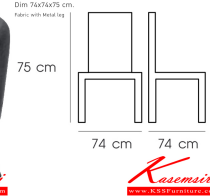

PN92350

Dim 74x74x75 cm.

Fabric with Metal leg

PN92350
Dim 74x74x75 cm.
Fabric with Metal leg

PN92350
Dim 74x74x75 cm.
Fabric with Metal leg

PN92350
Dim 74x74x75 cm.
Fabric with Metal leg

PN92350
Dim 74x74x75 cm.
Fabric with Metal leg