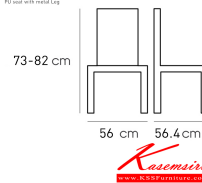

รายการสินค้า 79082::PN92684PU

PN92684PU

Dim 56x56.4x73-82 cm.

PU seat with metal Leg

ชื่อสินค้า : PN92684PU

หมวดหมู่สินค้า : เก้าอี้สำนักงาน

แบรนด์สินค้า : PIONEER

รายละเอียด : เก้าอี้นั่งสบาย มีดีไซน์แสดงถึงความร่วมสมัย เข้าได้กับทุกสถานที่ ตัวเบาะหุ้มด้วยผ้า
ห้ความรู้สึกนุ่มนวล และขาไม่ให้ความรู้สึกอบอุน เหมาะกับการใช้งานภายในอาคาร สามารถใช้งานในร้านอาหาร
านกาแฟ ได้เป็นอย่างดี สีครีม, สีเทา โพรโอเนี่ย เก้าอี้สำนักงาน

PN92684PU

รายละเอียด : เก้าอี้นั่งสบาย มีดีไซน์แสดงถึงความร่วมสมัย เข้าได้กับทุกสถานที่ ตัวเบาะหุ้มด้วยผ้า
ห้ความรู้สึกนุ่มนวล และขาไม่ให้ความรู้สึกอบอุน เหมาะกับการใช้งานภายในอาคาร สามารถใช้งานในร้านอาหาร
านกาแฟ ได้เป็นอย่างดี สีครีม, สีเทา โพรโอเนี่ย เก้าอี้สำนักงาน

ราคา 2,500 บาท