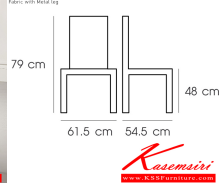

รายการสินค้า 17024::PN92669

PN92669

Dim 61.5x54.5x79 cm.

Fabric with Metal leg

ชื่อสินค้า : PN92669

หมวดหมู่สินค้า : เก้าอี้แฟชั่น

แบรนด์สินค้า : PIONEER

รายละเอียด : ดีไซน์สวยงาม มีความแข็งแรง ทนทาน ใช้ตกแต่งบ้านได้เป็นอย่างดี
ให้ความสวยงามตามแบบฉบับที่เจ้าของบ้านต้องการ เหมาะกับการใช้งานภายในอาคาร
โครงสร้างเป็นไม้ทั้งตัวเพิ่มความสบายด้วยเบาะPU พนักพิงเป็นหวายสานเพิ่มความนุ่มนวล สีน้ำตาล,สีเทา
พรโอเนีย เก้าอี้แฟชั่น

PN92669

รายละเอียด : ดีไซน์สวยงาม มีความแข็งแรง ทนทาน ใช้ตกแต่งบ้านได้เป็นอย่างดี
ให้ความสวยงามตามแบบฉบับที่เจ้าของบ้านต้องการ เหมาะกับการใช้งานภายในอาคาร
โครงสร้างเป็นไม้ทั้งตัวเพิ่มความสบายด้วยเบาะPU พนักพิงเป็นหวายสานเพิ่มความนุ่มนวล สีน้ำตาล,สีเทา
พรโอเนีย เก้าอี้แฟชั่น