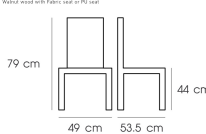

รายการสินค้า 57038::PN92679PU

PN92679PU

Dim 49x53.5x79 cm.

Walnut wood with Fabric seat or PU seat

ชื่อสินค้า : PN92679PU

หมวดหมู่สินค้า : เก้าอี้แฟชั่น

แบรนด์สินค้า : PIONEER

รายละเอียด : ดีไซน์สวยงาม มีความแข็งแรง ทนทาน ใช้ตกแต่งบ้านได้เป็นอย่างดี
ให้ความสวยงามตามแบบฉบับที่เจ้าของบ้านต้องการ เหมาะกับการใช้งานภายในอาคาร
โครงสร้างเป็นไม้ทั้งตัวเพิ่มความสบายด้วยเบาะ สามารถปรับเป็นเบาะ-PU หรือผ้า โพรโอบีเนีย เก้าอี้แฟชั่น

PN92679PU

รายละเอียด : ดีไซน์สวยงาม มีความแข็งแรง ทนทาน ใช้ตกแต่งบ้านได้เป็นอย่างดี
ให้ความสวยงามตามแบบฉบับที่เจ้าของบ้านต้องการ เหมาะกับการใช้งานภายในอาคาร
โครงสร้างเป็นไม้ทั้งตัวเพิ่มความสบายด้วยเบาะ สามารถปรับเป็นเบาะ-PU หรือผ้า โพรโอบีเนีย เก้าอี้แฟชั่น

ราคา 2,800 บาท