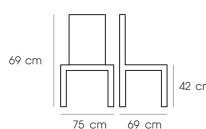

ชื่อสินค้า : PN92066

หมวดหมู่สินค้า : โซฟาแฟชั่น

แบรนด์สินค้า : PIONEER

รายละเอียด : เก้าอี้ยาวนั่งสบาย ดีไซน์สวย ให้ความรู้สึกนุ่มนวล เหมาะกับการพักผ่อน เข้าได้กับทุกสถานที่
สามารถใช้งานได้ทั้งภายในและภายนอก ตัวเบาะหุ้มด้วยผ้ากันน้ำ โพรโอบีนิล โซฟาแฟชั่น

PN92066

รายละเอียด : เก้าอี้ยาวนั่งสบาย ดีไซน์สวย ให้ความรู้สึกนุ่มนวล เหมาะกับการพักผ่อน เข้าได้กับทุกสถานที่
สามารถใช้งานได้ทั้งภายในและภายนอก ตัวเบาะหุ้มด้วยผ้ากันน้ำ โพรโอบีนิล โซฟาแฟชั่น

ราคา 5,500 บาท