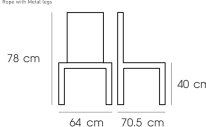

ชื่อสินค้า : PN92675

หมวดหมู่สินค้า : เก้าอี้แฟชั่น

แบรนด์สินค้า : PIONEER

รายละเอียด : เก้าอี้โมเดิร์นผสมกลิ่นอายของความเป็นธรรมชาติ มีพนักพิงและที่วางแขนนั่งสบาย ด้วยรูปแบบการทักสานให้ความรู้สึกโปร่ง โล่ง มีดีไซน์ ที่นั่งเป็นงานทักสานดูเรียบง่ายเป็นธรรมชาติ สามารถใช้งานได้ทั้งภายนอกและภายในอาคาร ดีไซน์สวย เคลื่อนย้ายง่าย ทนทาน น้ำหนักเบา

PN92675

รายละเอียด : เก้าอี้โมเดิร์นผสมกลิ่นอายของความเป็นธรรมชาติ มีพนักพิงและที่วางแขนนั่งสบาย ด้วยรูปแบบการทักสานให้ความรู้สึกโปร่ง โล่ง มีดีไซน์ ที่นั่งเป็นงานทักสานดูเรียบง่ายเป็นธรรมชาติ สามารถใช้งานได้ทั้งภายนอกและภายในอาคาร ดีไซน์สวย เคลื่อนย้ายง่าย ทนทาน น้ำหนักเบา

ราคา 5,100 บาท