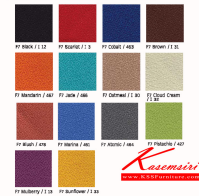

Fabrics colors for chairs