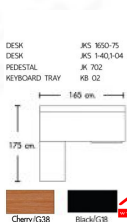

ชื่อสินค้า : JACK-SET1

หมวดหมู่สินค้า : ชุดโต๊ะทำงาน

แบรนด์สินค้า : MONO

รายละเอียด : โต๊ะทำงาน JACK SET TOP เมาลามีน ประกอบด้วย โต๊ะทำงาน JKS-1650, โต๊ะต่อข้าง JKS1-4, JKS1-40, ตู้ยึดใต้ TOP JK-702 R-L, รางคีย์บอร์ด KB-02 มีสีเซอร์รีดำ ชุดโต๊ะทำงาน โมโน

JACK-SET1

รายละเอียด : โต๊ะทำงาน JACK SET TOP เมาลามีน ประกอบด้วย โต๊ะทำงาน JKS-1650, โต๊ะต่อข้าง JKS1-4, JKS1-40, ตู้ยึดใต้ TOP JK-702 R-L, รางคีย์บอร์ด KB-02 มีสีเซอร์รีดำ ชุดโต๊ะทำงาน โมโน

ราคา 12,900 บาท